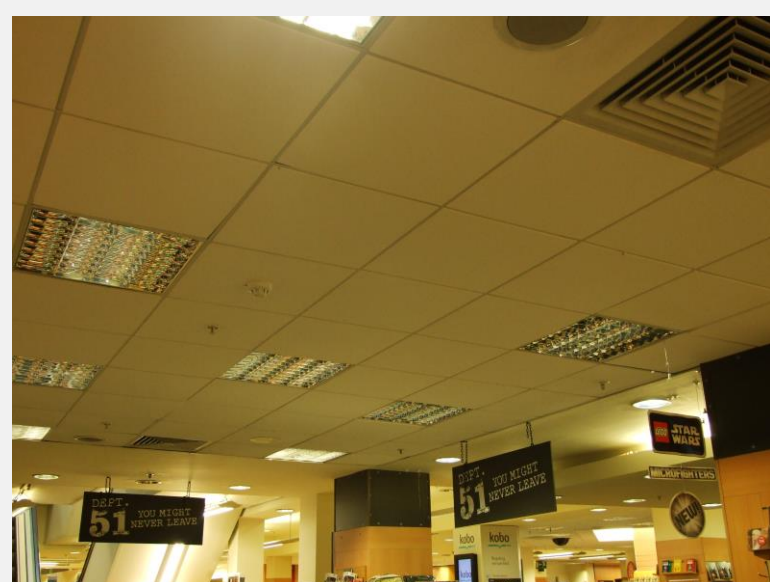

The Benefits of CBC 110 Ceiling Tile Coating

Mineral Fibre board type ceiling tiles Before & After coating.

VS

Grids, Speakers and Vents have also been coated.

All fixtures, fittings and stock
are protected.

We create a “room within a room”

**Absolutely No Disruption whatsoever
To Your Business and Only a Fraction of
Replacement Costs**

All work is carried out during your off peak hours

**Acoustic Ceilings, Ceiling Voids,
Metal Ceilings or Vinyl Ceilings**