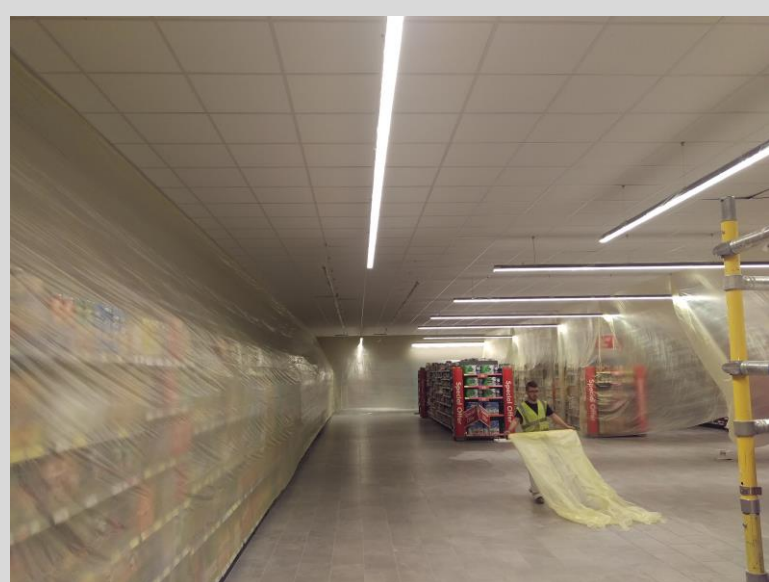

The Benefits of CBC 110 Ceiling Tile Coating

Mineral Fibre board type ceiling tiles Before & After coating.

VS

Grids, Speakers and Vents have also been coated.

All fixtures, fittings and stock
are protected.

We create a “room within a room”

**Absolutely No Disruption whatsoever
To Your Business and Only a Fraction of
Replacement Costs**

All work is carried out during your off peak hours

**Acoustic Ceilings, Ceiling Voids,
Metal Ceilings or Vinyl Ceilings**